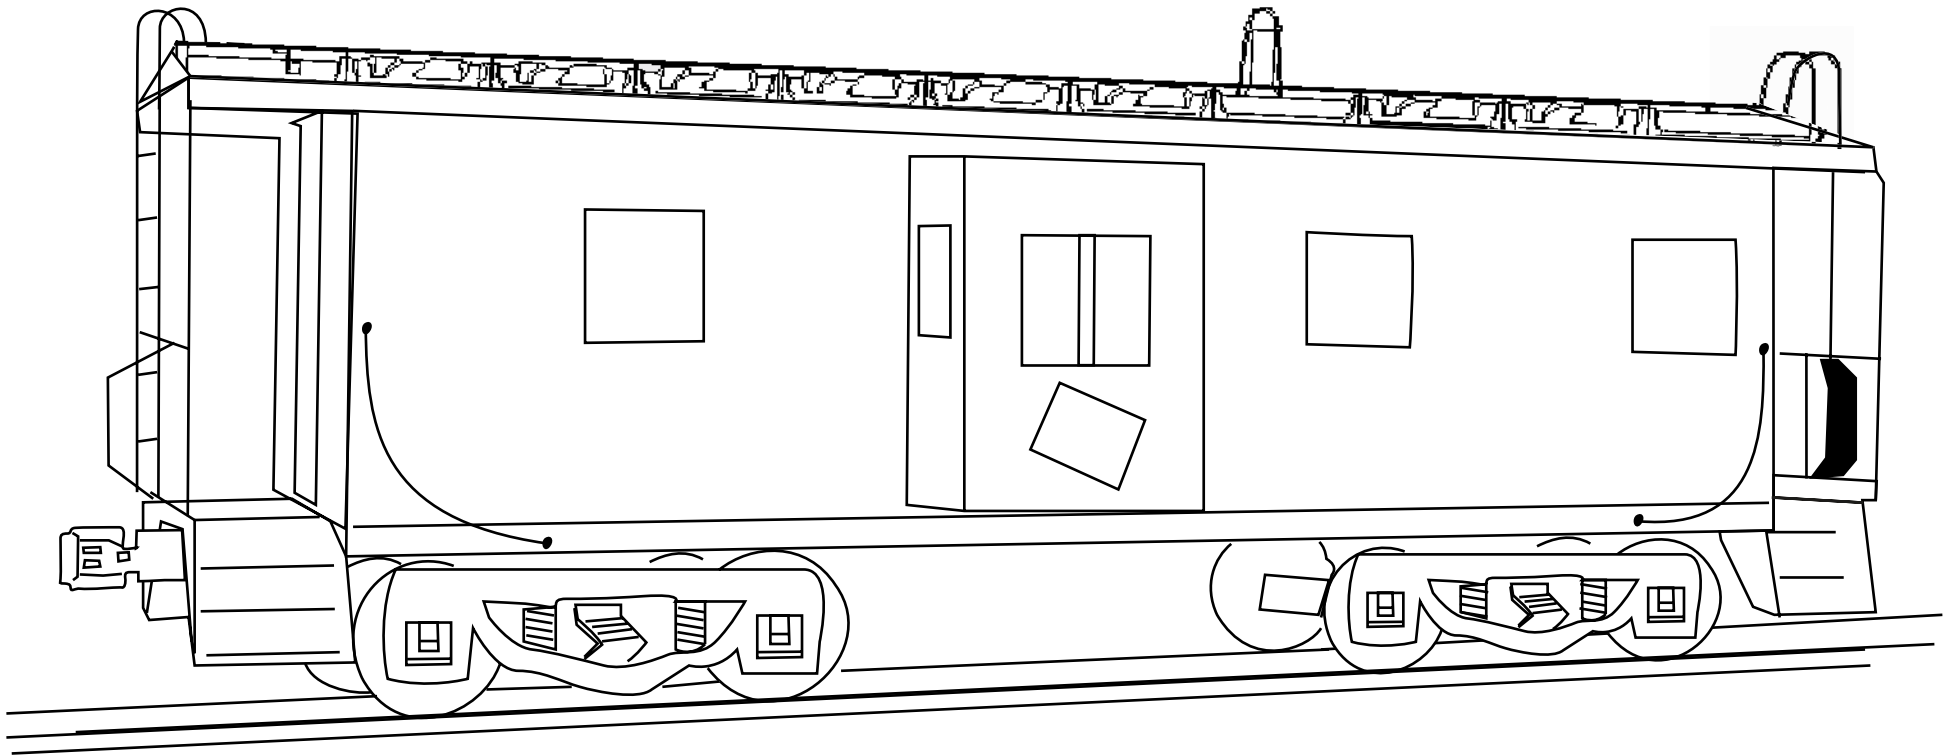

Gopher State Railway Museum

P.O. Box 125  
New Prague, MN 56071

# Train Talk Time

Have fun by coloring the caboose drawing above. Museum members in 2005 will be painting our new caboose to match the picture to the right. [www.gsrn.org](http://www.gsrn.org)